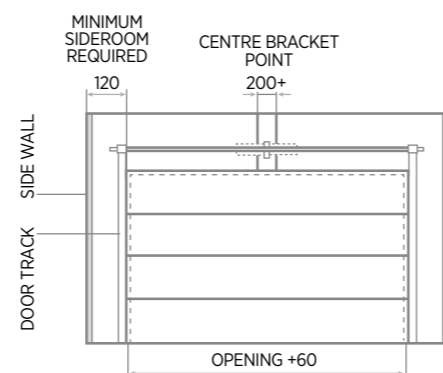

Installation Requirements

Side Room (standard):	120mm
Headroom (standard):	
Manual:	340mm
Automatic:	390mm

Optional Low Headroom Fittings

Front Mount	Rear Mount
Manual: 180mm	Manual: 180mm
Automatic: 240mm	Automatic: 180mm
Side Room: 120mm	Side Room: 150mm