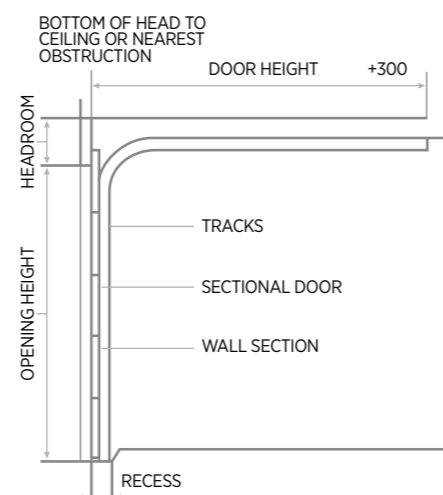

Optional Low Headroom Fittings

Front Mount	Rear Mount
Manual: 180mm	Manual: 180mm
Automatic: 240mm	Automatic: 180mm
Side Room: 120mm	Side Room: 150mm