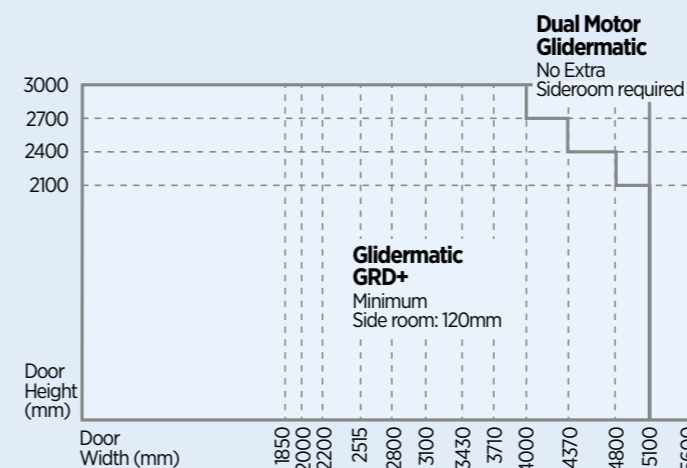

Motor and remote control options for Roller Garage Doors

Option 1: for residential garage doors up to 12m²

- Slim-line unit design
- Improved energy-efficient unit with LED lighting
- Soft start/soft stop
- Electronic limits
- Safety auto reverse

Glidermatic® GRD+ 2 x Handsets supplied

Option 2: for residential garage doors over 12m²

- Heavy duty operator
- Improved energy efficient unit with LED lighting
- Safety auto reverse

Glidermatic® Dual GRD+ Glidermatic® GRD+ Control Box A wall mounted control box. 2 x Handsets supplied

Garage Door Size Guide for Motor Options

Standard Roller Garage Door Specifications

Series A (Hand Operated)	Dimension Panel (Minimum sizes) mm						
	SR Resid A	SR Resid AA	HR	A	B	C	D
2100 High	90	125	430	25-100	500	150	280
2400 High	90	125	450	25-100	540	160	290
2700 High	90	125	450	25-100	540	160	290
3000 High	90	125	470	25-100	560	170	300
Standard Curtain Widths							
Residential Series A	950, 1250, 1550, 1850, 2450, 2490, 2515, 2650, 2750, 2800, 3050, 3100, 3430, 3710						
Residential Series AA	3760, 4370, 5000, 5100, 5600						
Curtain Width							
Residential Series A	Daylight Opening Plus 50mm						
Residential Series AA	Daylight Opening Plus 100mm						