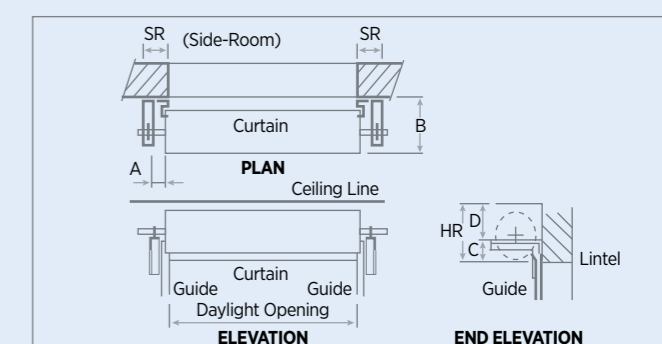

Standard Roller Garage Door Specifications

Series A (Hand Operated)	Dimension Panel (Minimum sizes) mm						
	SR Resid A	SR Resid AA	HR	A	B	C	D
2100 High	90	125	430	25-100	500	150	280
2400 High	90	125	450	25-100	540	160	290
2700 High	90	125	450	25-100	540	160	290
3000 High	90	125	470	25-100	560	170	300
Standard Curtain Widths							
Residential Series A	950, 1250, 1550, 1850, 2450, 2490, 2515, 2650, 2750, 2800, 3050, 3100, 3430, 3710						
Residential Series AA	3760, 4370, 5000, 5100, 5600						
Curtain Width							
Residential Series A	Daylight Opening Plus 50mm						
Residential Series AA	Daylight Opening Plus 100mm