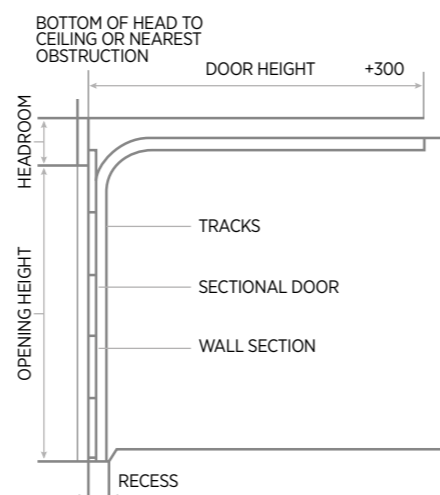

**Installation Requirements**

**Side Room (standard):** 120mm

**Headroom (standard):**

Manual: 340mm  
Automatic: 390mm

**Optional Low Headroom Fittings**

Front Mount	Rear Mount
Manual: 180mm	Manual: 180mm
Automatic: 240mm	Automatic: 180mm
Side Room: 120mm	Side Room: 150mm