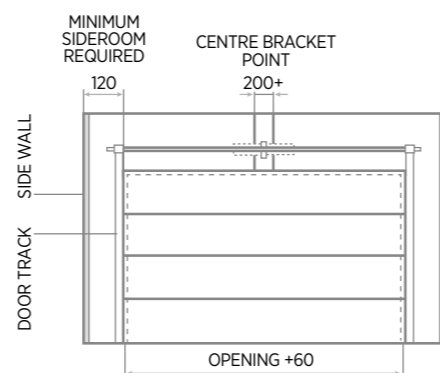

**Installation Requirements**

**Side Room (standard):** 120mm

**Headroom (standard):**

Manual: 340mm  
Automatic: 390mm

**Optional Low Headroom Fittings**

Front Mount	Rear Mount
Manual: 180mm	Manual: 180mm
Automatic: 240mm	Automatic: 180mm
Side Room: 120mm	Side Room: 150mm