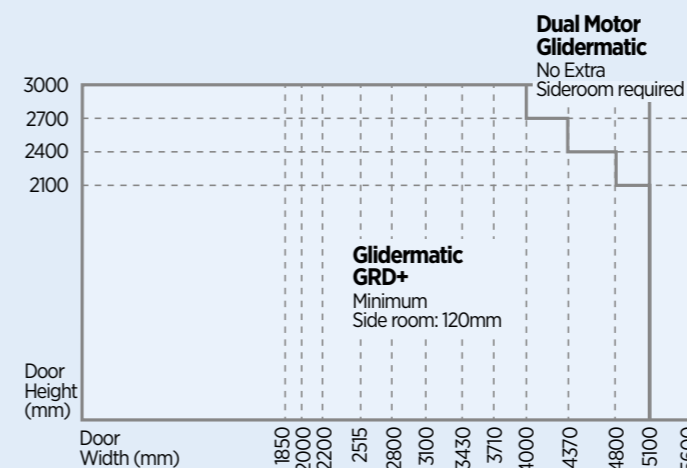

Glidermatic® GRD+ 2 x Handsets supplied

### Garage Door Size Guide for Motor Options