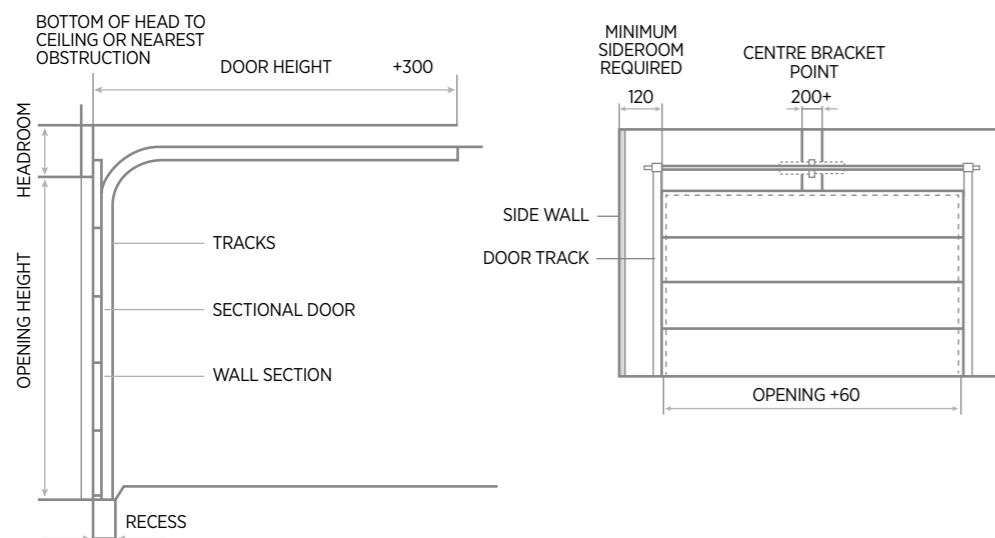

Installation Requirements

Side Room (standard): 120mm

Headroom (standard):

Manual: 340mm
Automatic: 390mm

Optional Low Headroom Fittings

Front Mount

Manual: 180mm
Automatic: 240mm
Side Room: 120mm

Rear Mount

Manual: 180mm
Automatic: 180mm
Side Room: 150mm

G+ Adaptable for extra **convenience.**

All Gliderol residential operators are G+ adaptable. G+ is a smart, innovative home access system from Gainsborough that allows you to control your home the way that suits your lifestyle.